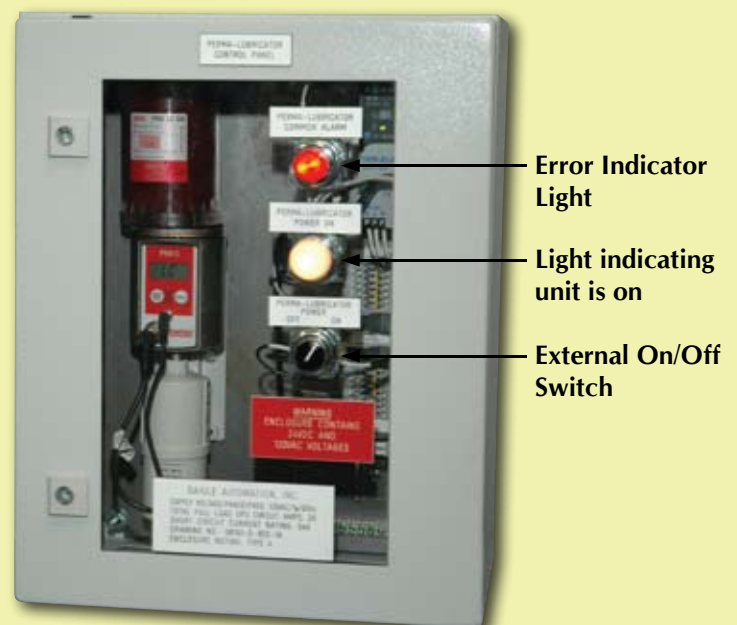

Skyhawk's Pro (battery operated) and the Pro Control (external DC power supply) Lubrication Systems provide:

- A reliable and precise, pin protected, programmable greasing system
- Delivery of lubrication through grease lines to as many as six location points from a remote location up to 15 feet away
- A discharge rate of 24 hours up to 24 months
- On-screen diagnostics with error readings (should there be a blockage, an error message will indicate which grease line is affected)
- Continuous grease delivery to all unblocked grease lines even if one line is blocked

Skyhawk recommends that you place the Pro and Pro Control units into a protective enclosure. We offer single and double Pro enclosures as well as the Lubrication Control Panel (LCP) enclosure.

The LCP and LCP2 offer:

- A protective enclosure with a see through window for the Pro Control
- A standard plug-in electrical panel with a transformer to convert the power from AC to DC for the operation of the lubricating device
- An external on/off switch
- An external error indicator light
- An option to wire an error signal to a remote location
- Additional options on request